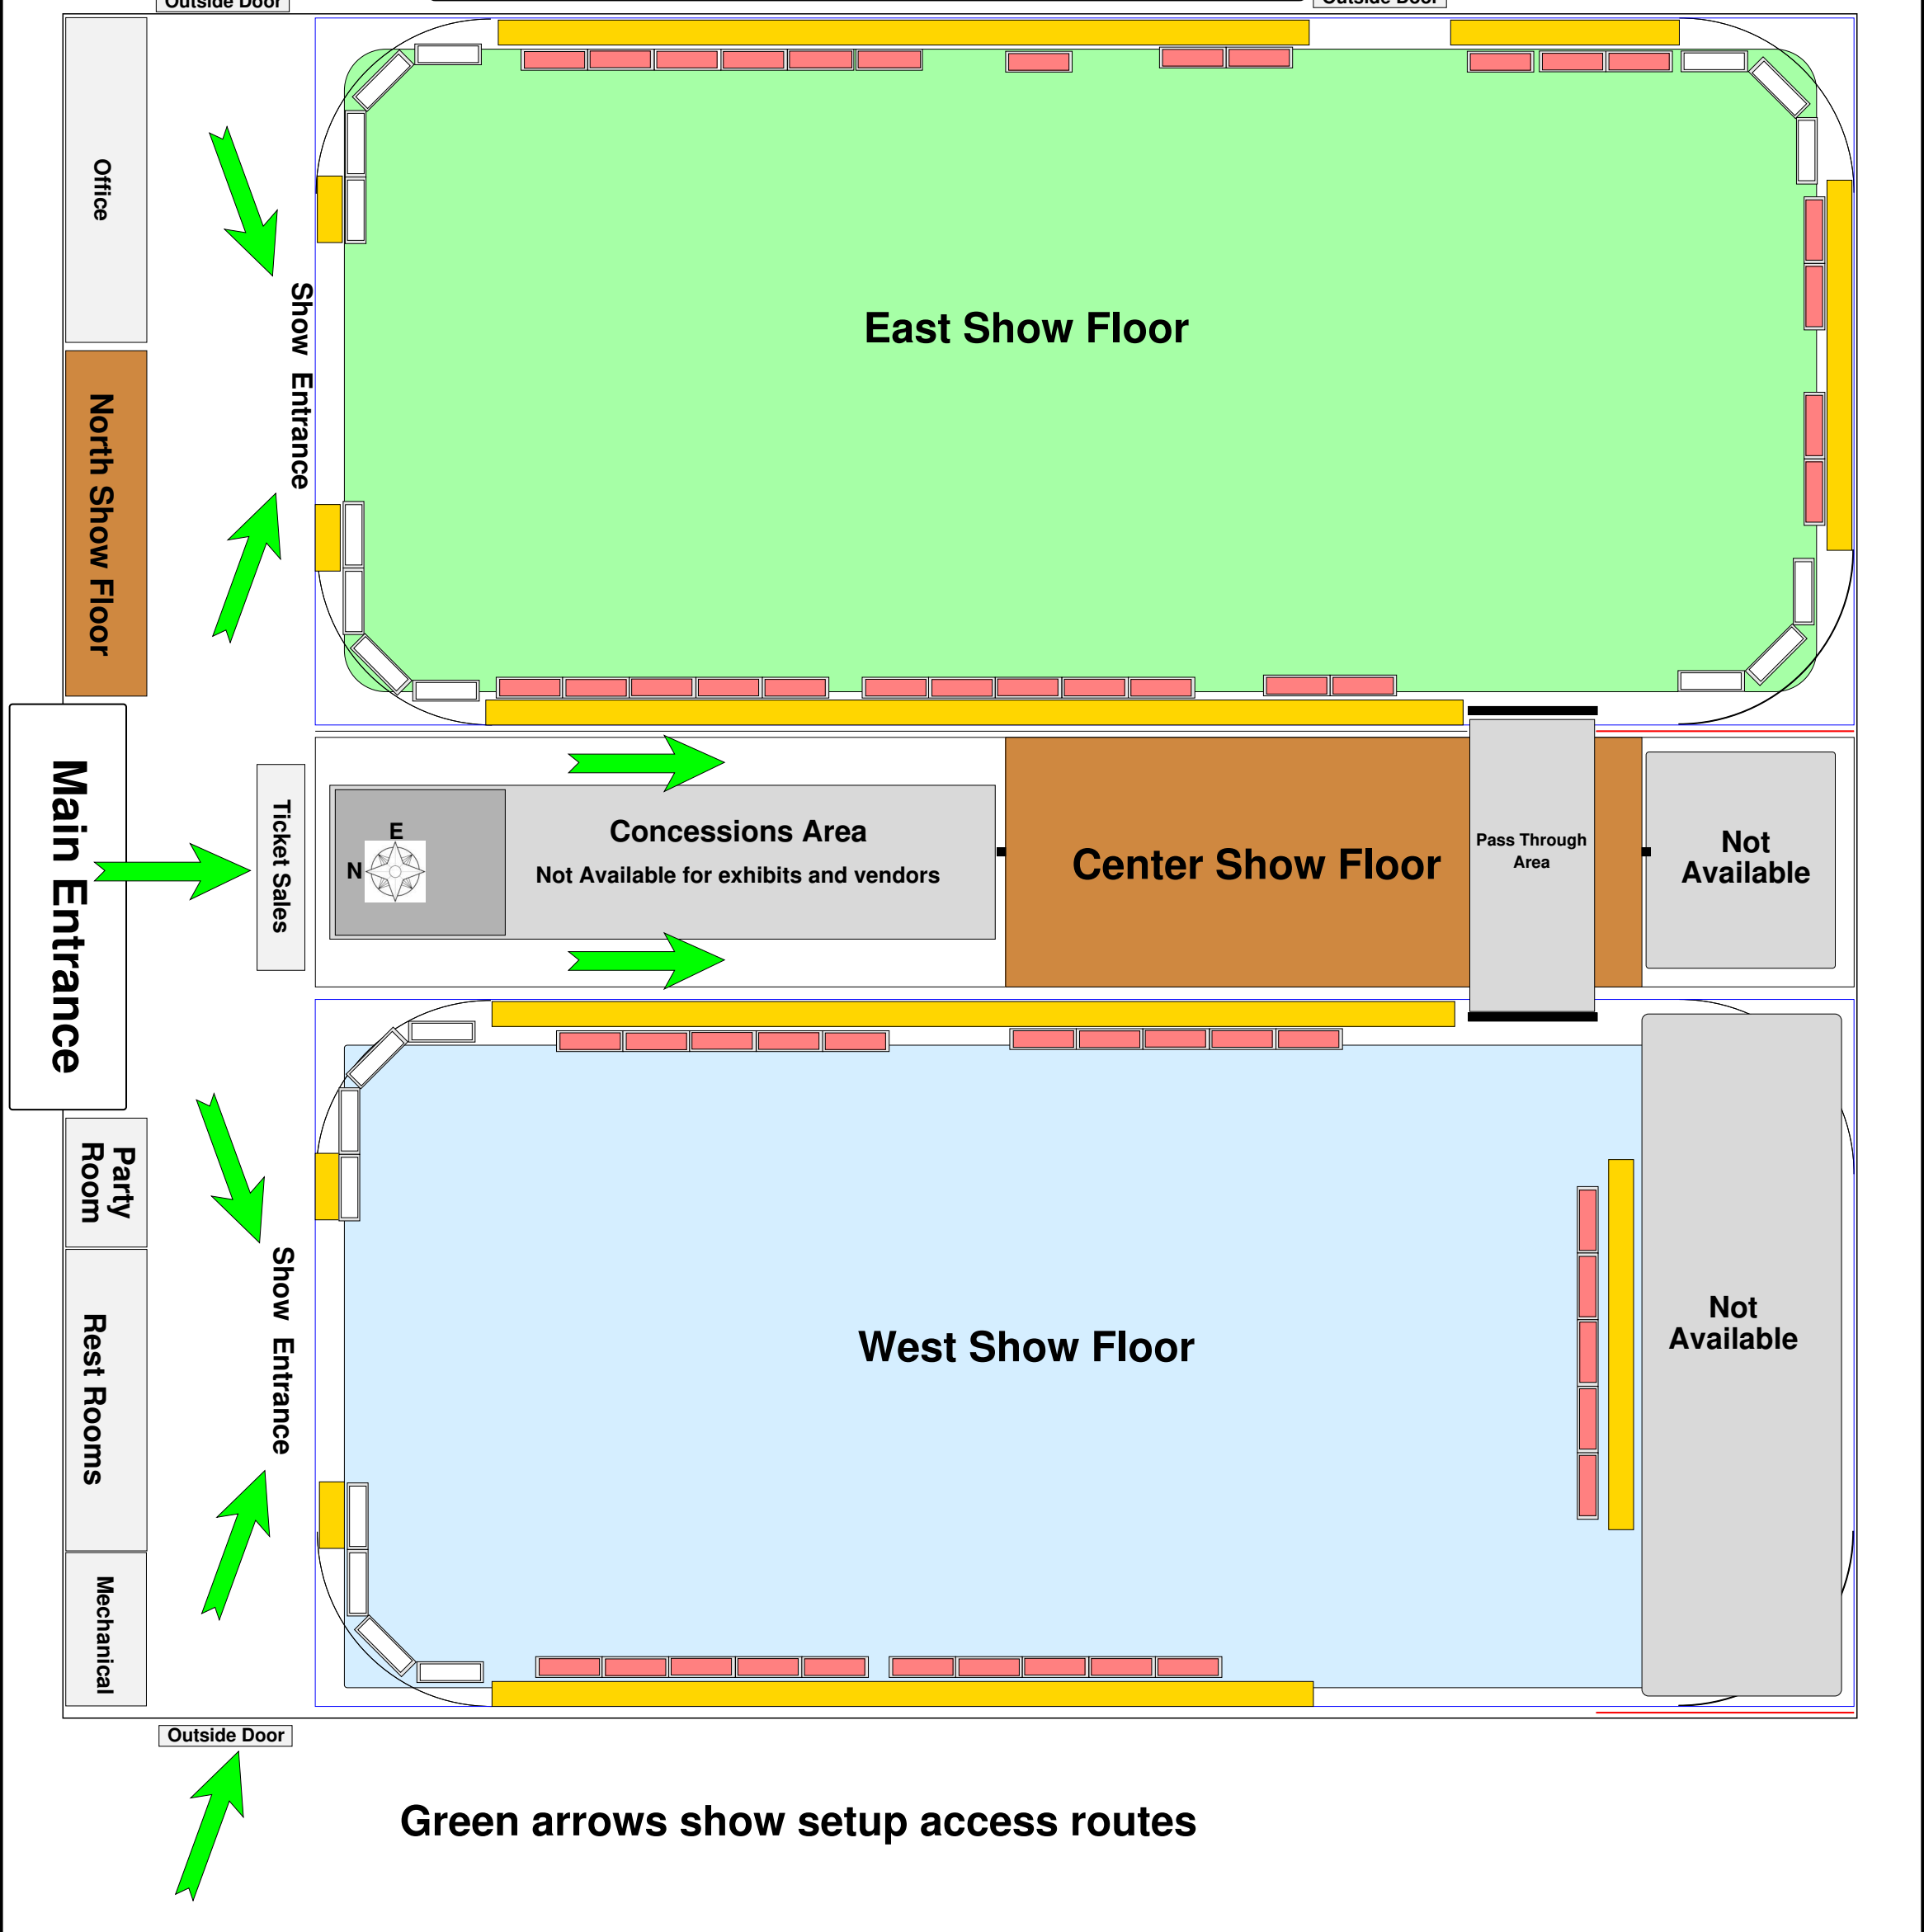

West Wisconsin Railroad Club Train Show Floor

Outside Door

Outside Door

Office

North Show Floor

Show Entrance

East Show Floor

Main Entrance

Ticket Sales

Concessions Area

Not Available for exhibits and vendors

Center Show Floor

Pass Through Area

Not Available

Party Room

Rest Rooms

Mechanical

Show Entrance

West Show Floor

Not Available

Outside Door

Green arrows show setup access routes